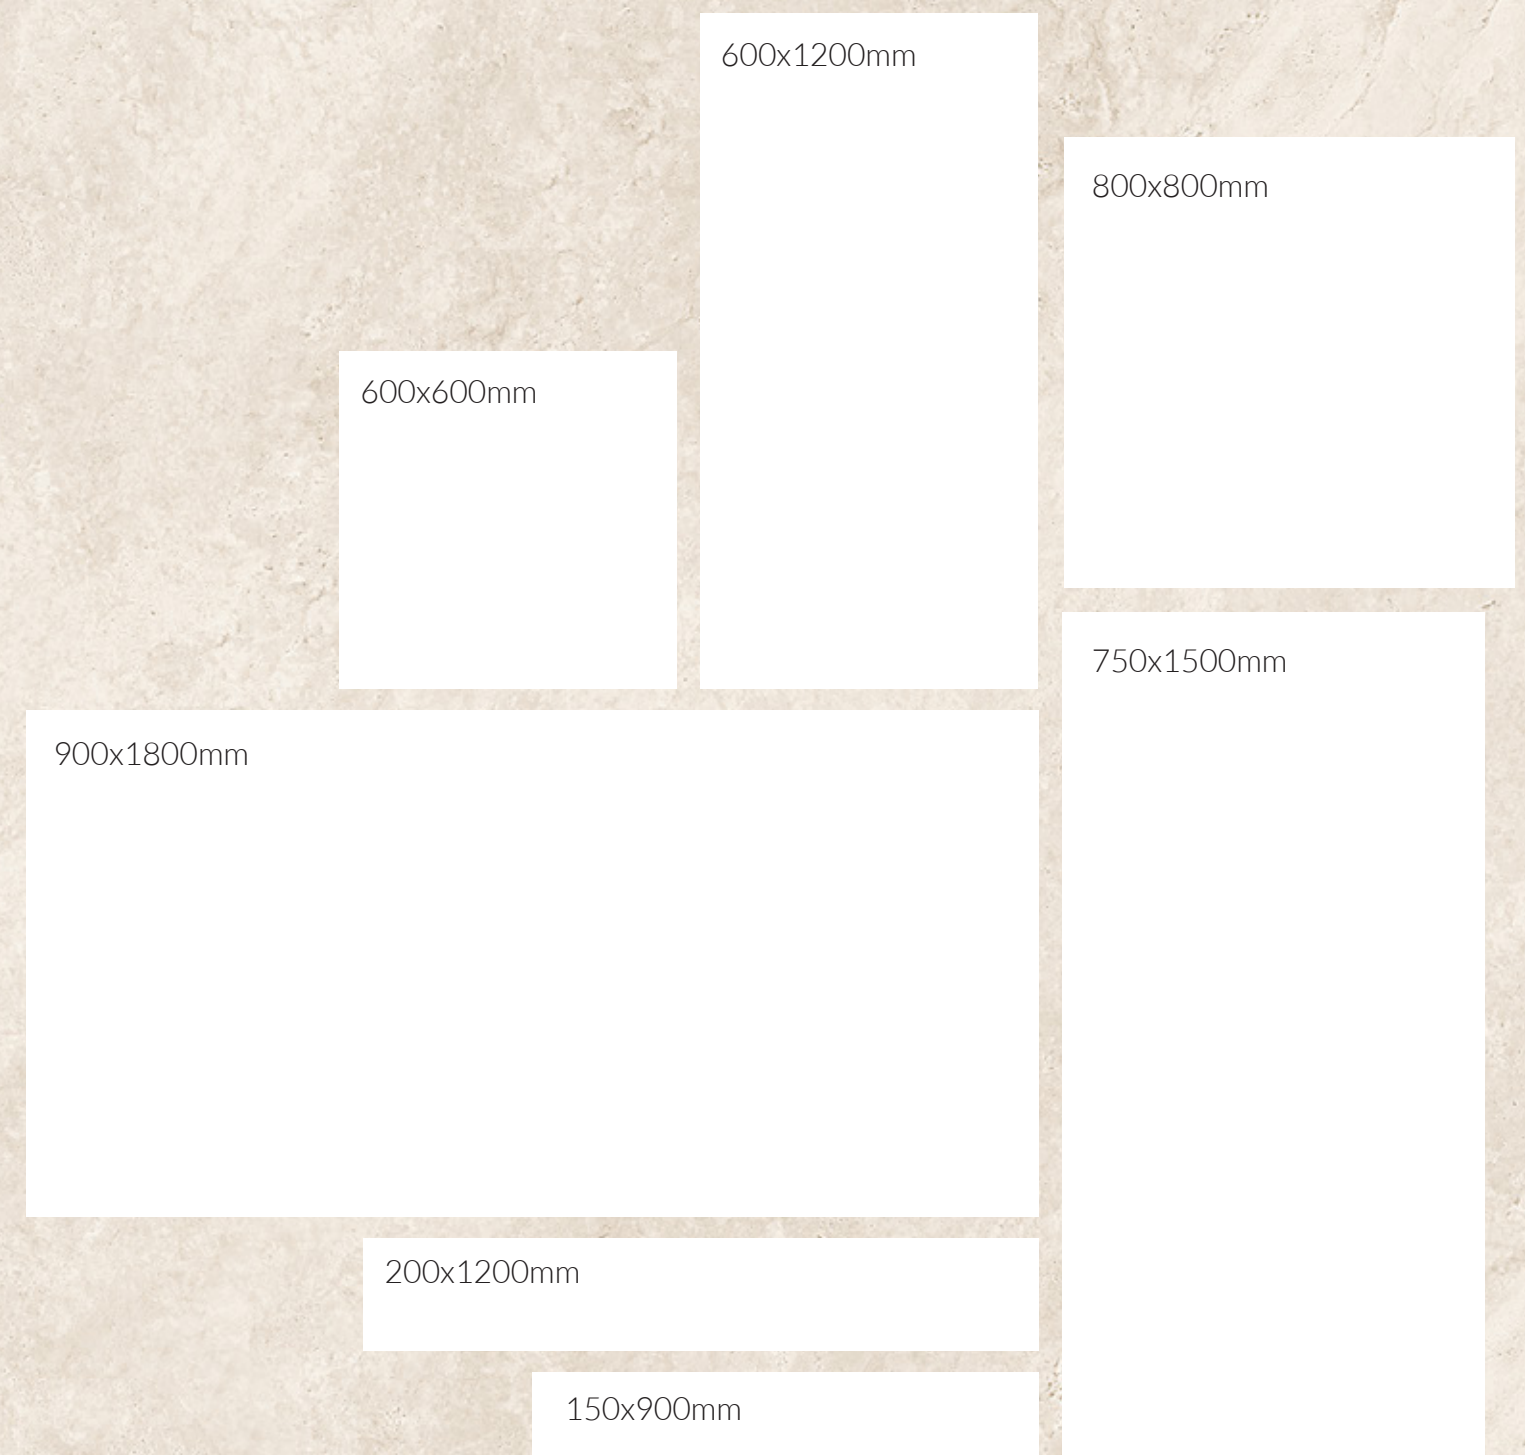

102

Polished Porcelain

Aix Grove Green WALL 1200X600mm

Porcelain Tile

Travertine

A tribute to time and nature's imprint. With raw textures and organic pores preserved, each design speaks in quiet tones of authenticity and warmth—celebrating the quiet beauty of imperfection.