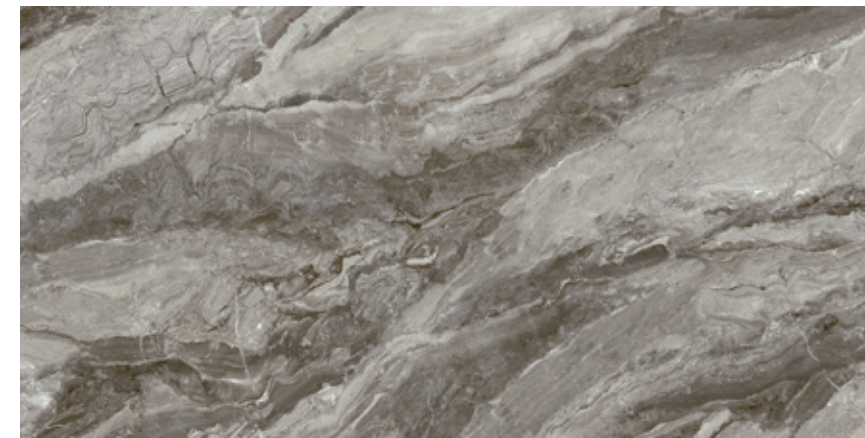

Shakespeare Grey *FLOOR*

Marble collection

Fashion *Design*
Life

PORCELAIN TILE - *collection*

Venice Brown *FLOOR*

Hermes Light Grey

Sizes	Surface	Thickness	Code
600x1200mm	Polished	10mm	GRA120600020L
750x1500mm	Polished	10mm	GRA150700020L