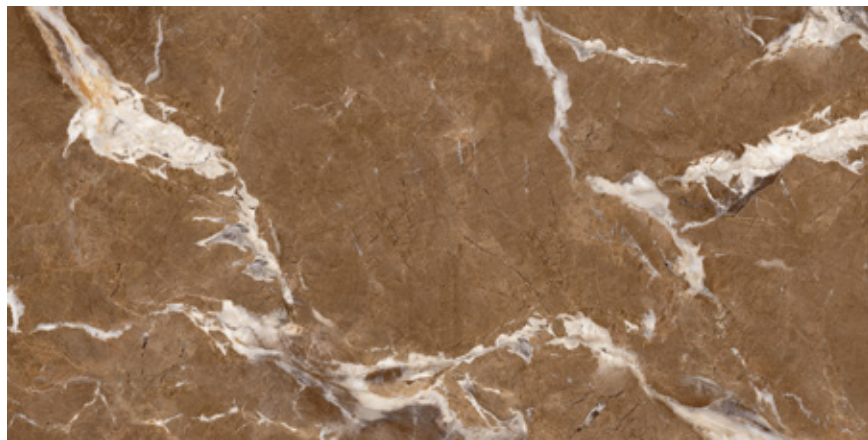

Paris Brown Fusion

Sizes	Surface	Thickness	Code
900x1800mm	Super Flat Polish	12mm	NRA1809000010L