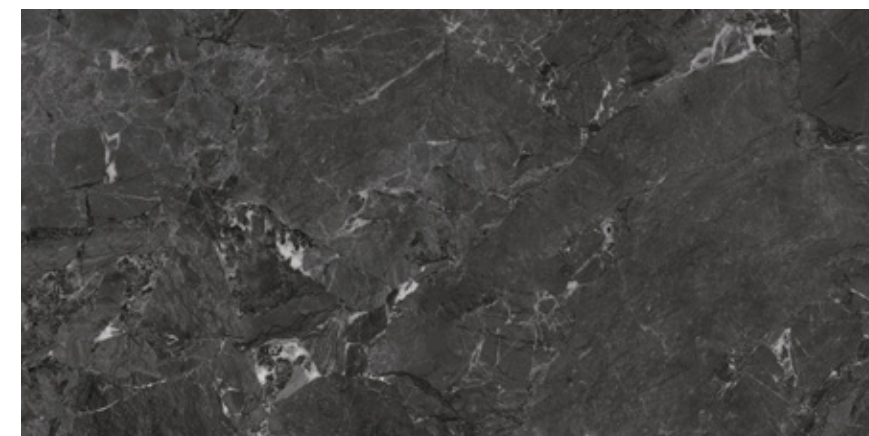

Louvre Galaxy

Sizes	Surface	Thickness	Code
750x1500mm	Super Flat Polish	10mm	RU1507911L