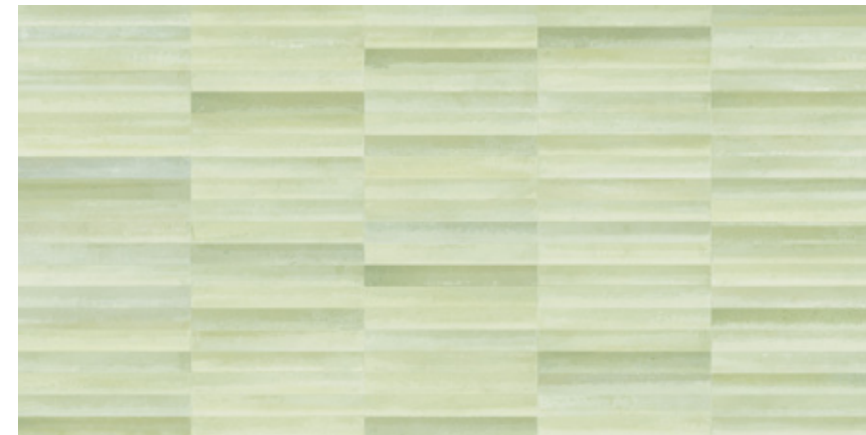

Angola Deep Red

Bamboo Fresh Green

Sizes	Surface	Thickness	Code
600x1200mm	3D	10mm	CRW120600046Y