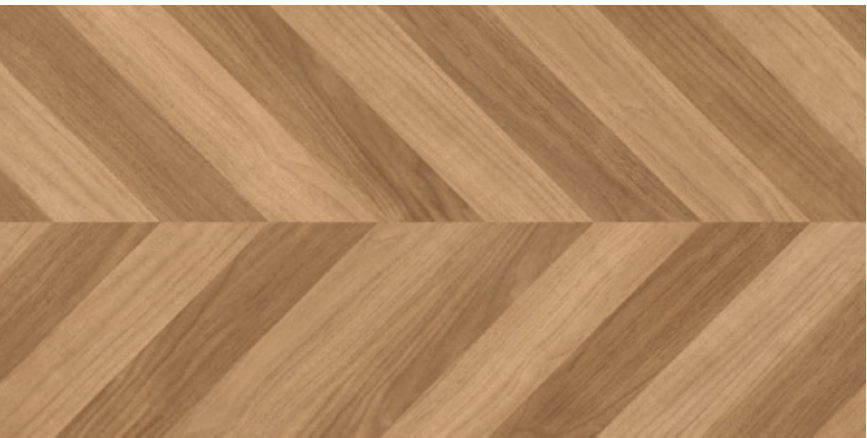

Feather Maple

Sizes	Surface	Thickness	Code
600x1200mm	Matt	10mm	NRM120600005Y

Cherry Wood *FLOOR*

Wood collection

Fashion *Design*
Life

PORCELAIN TILE - *collection*

Feather Cedar *FLOOR*

Feather Cedar