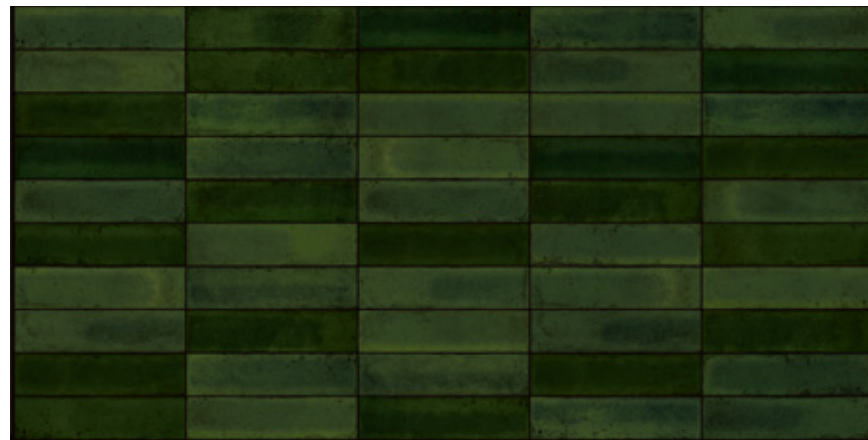

Aix Grove Green

Sizes	Surface	Thickness	Code
600x1200mm	3D	10mm	CRW120600002L