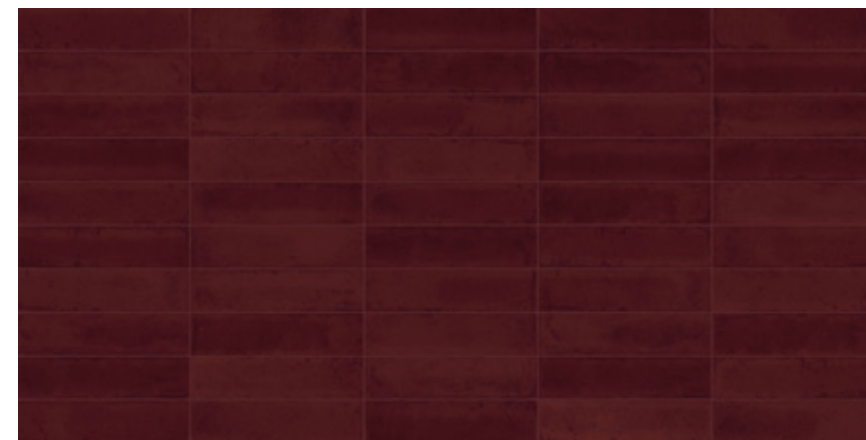

Desert Sand Brown

Angola Deep Red

Sizes	Surface	Thickness	Code
600x1200mm	3D	10mm	CRW120600049L